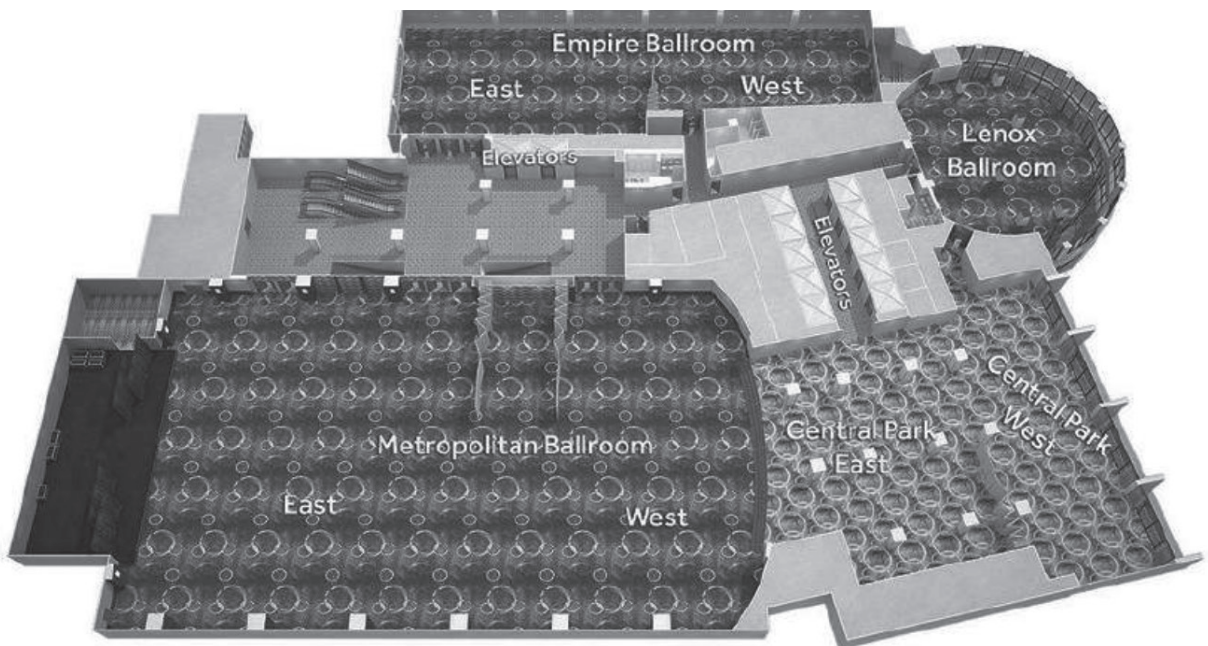

HOTEL FLOOR MAPS

SHERATON TIMES SQUARE New York City

Lower Level

Second Floor

PITCHFEST

CENTRAL PARK EAST

Richard Abate
3 Arts Entertainment

Ritu Anand
D4EO Literary Agency