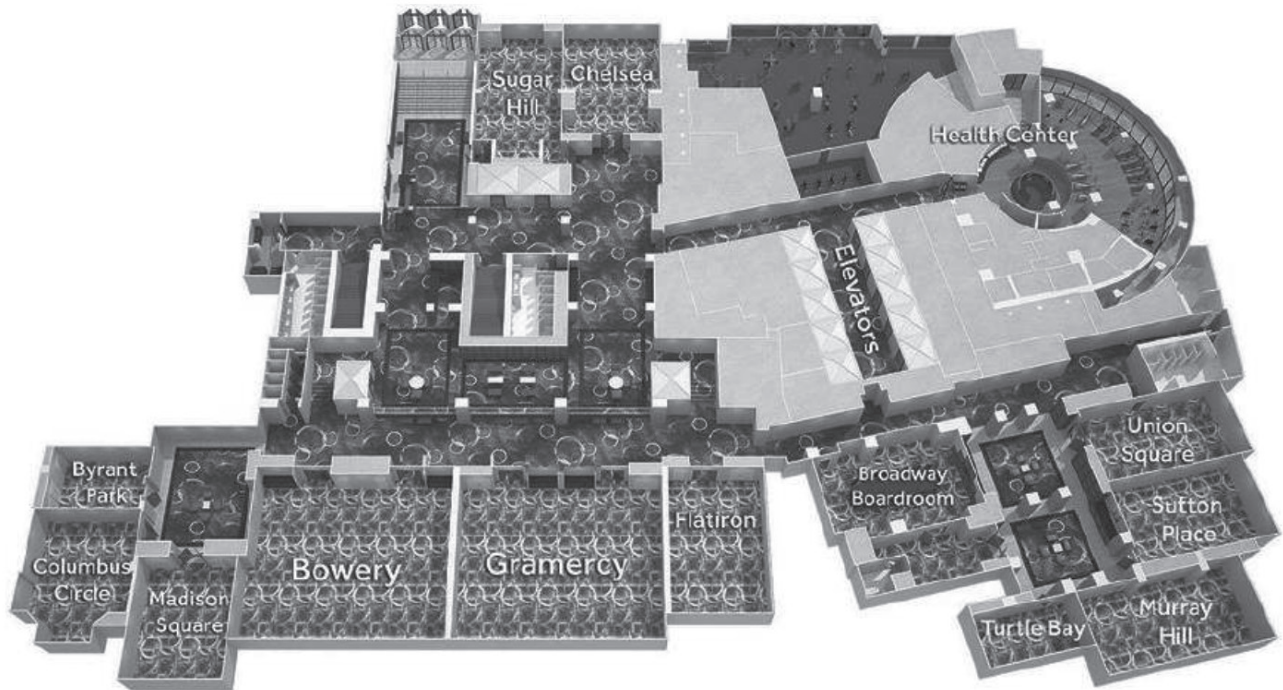

HOTEL FLOOR MAPS

SHERATON TIMES SQUARE New York City

Lower Level

Second Floor

PITCHFEST

CENTRAL PARK EAST

Richard Abate
3 Arts Entertainment

Ritu Anand
D4EO Literary Agency